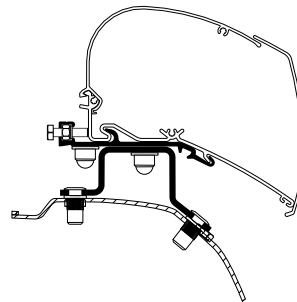

Set: 3x 17.5 cm

Thule Omnistor 6300

Thule Adapter Roof Renault Master | Opel Movano > 2024 | L3H2
302966

Thule Omnistor 6300

Thule Awning Adapters for Ducato / Jumper / Boxer

Fiat Ducato - Peugeot Boxer - Citroën Jumper