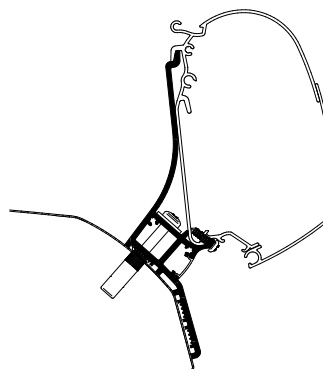

Set: 3x 17.5 cm

Thule Adapter Wall Ducato H2 Lift Roof LED

- 301950 3.15m
- 301951 3.75m
- 301940 4.00m

Thule Omnistor 5200

Thule Awning Adapters for Wall Mounting

Thule Adapters for Wall Mounting - Van

Thule Adapter Wall Ducato H3 + EPDM 309999