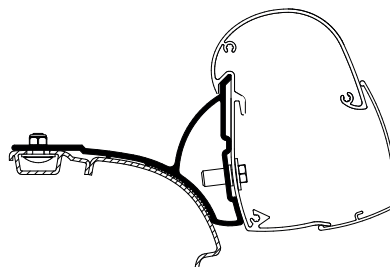

Thule Awning Adapters for Wall Mounting

Thule Adapters for Wall Mounting - Compact Van

Thule Adapter T 4200 Westfalia Nugget for High Roof
309984

Set: 2x 12 cm

Thule 4200 (2.60 m)

Thule Adapter TO 5102 Hymer Car 302 / Ducato H1
308659

Set: 2x 12 cm

Thule Omnistor 5102

Thule Adapter TO 5102 VW T5/T6 Compact Van Fixed Roof Rail (LHD)
301982

Thule Omnistor 5102