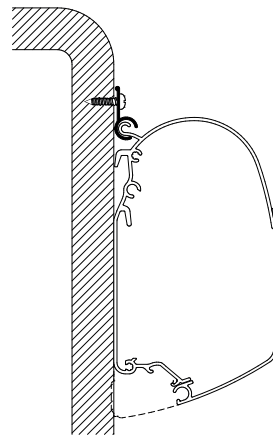

Thule Adapter TO 1200 Caravan Rail

307899 3.00 m: 20 pcs

307908 6.00 m: 20 pcs

Thule Omnistor: 5200 / 8000 / 1200