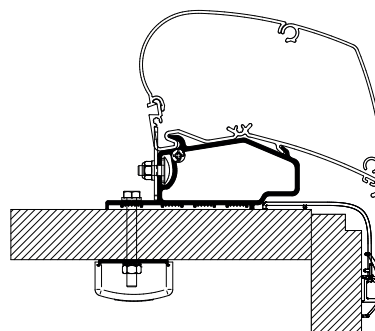

Thule Awning Adapters for Roof Mounting

Thule Adapters for Roof Mounting - Manufacturer Motorhome

Thule Adapter Roof Swift Escape 2017

- 301412 Model 604/695 - 3.00 m
- 301413 Model 622/614/664/685 - 3.50 m
- 301414 Model 674/684/694 - 4.25 m

Thule Omnistor: 9200 / 6300