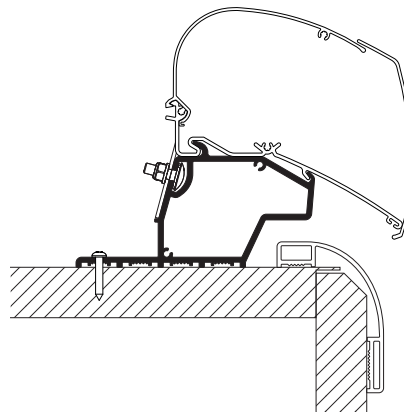

Set: 2x 50cm + 2x 27cm

Thule Omnistor: 6300

Thule Awning Adapters for Roof Mounting

Thule Adapters for Roof Mounting - Manufacturer Motorhome

Thule Adapter Roof Rapido Distinction

309944 4.50 m

301764 5.00 m