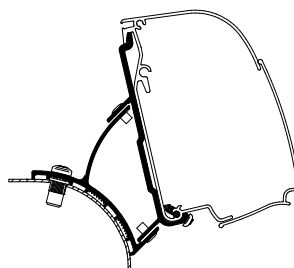

Thule Awning Adapters for Wall Mounting

Thule Adapters for Wall Mounting - Compact Van

Thule Adapter T 4200 VW T5/T6 Compact Van Fixed (LHD) 301984

Short wheelbase > 2.60 m
Long wheelbase > 3.00 m

Thule 4200