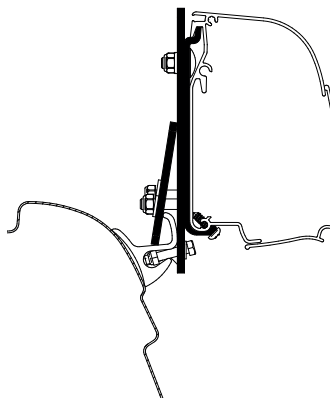

Thule 4200

Thule Adapter T 4200 VW T5/T6 Compact Van Brandrup Rail 307886

Set: 2x 8 cm

Thule 4200

Thule Awning Adapters for Wall Mounting

Thule Adapters for Wall Mounting - Compact Van

Thule Adapter T 4200 VW T5/T6 Compact Van Brandrup TOP-Rail 301952