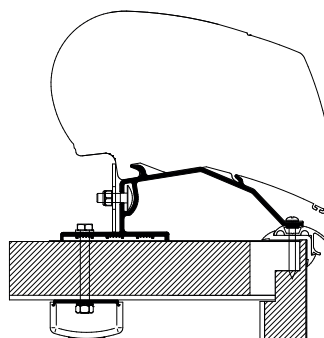

Thule Omnistor: 9200 / 6300

Thule Awning Adapters for Roof Mounting

Thule Adapters for Roof Mounting - Manufacturer Caravan

Thule Adapter Roof Kit LMC Caravan
307064

Note: in combination with Caravan Roof Adapter
Thule Omnistor: 9200 / 6300