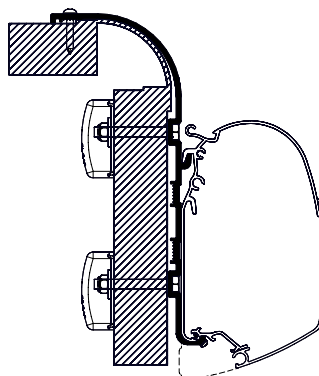

Thule Awning Adapters for Wall Mounting

Thule Adapters for Wall Mounting - Manufacturer

Thule Adapter Wall Bailey Motorhome 301981

Set: 5x 15 cm

Thule Omnistor 5200 on all Bailey motorhomes
Thule 4200 on all Bailey caravans