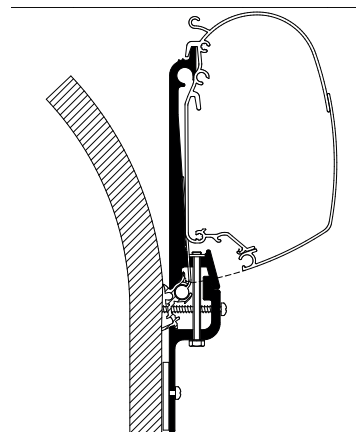

Thule Adapter Wall Eriba Touring 307882

Set: 3x 4 cm

Thule Omnistor: 5200 / 4200