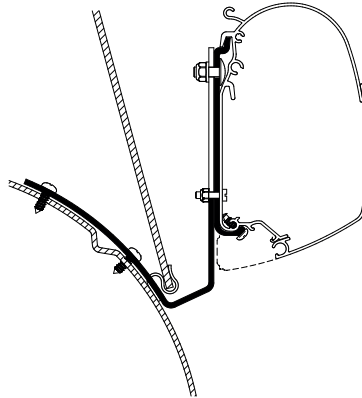

Thule Awning Adapters for Wall Mounting

Thule Adapters for Wall Mounting - Compact Van

Thule Adapter T 4200 VW T4 Lift Roof 307887

Set: 2x 8 cm

Thule 4200