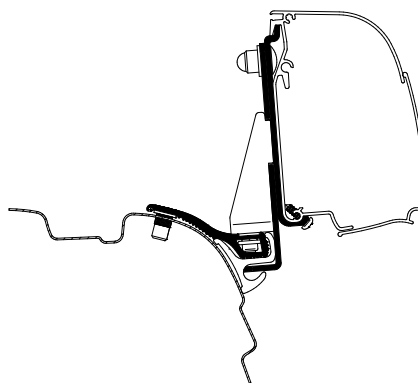

Thule Adapter T 4200 VW T5/T6 Compact Van Reimo Multi Rail (LHD)

301986 Short wheelbase > 2.60 m
301988 Long wheelbase > 3.00 m

Thule 4200

Thule Adapter T 4200 VW T5/T6 Compact Van Brandrup Rail 307886

Set: 2x 8 cm

Thule 4200