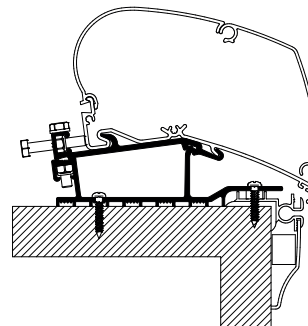

Set: 2x 27 cm + 2x 50 cm

Thule Omnistor: 9200 / 6300

Thule Awning Adapters for Roof Mounting

Thule Adapters for Roof Mounting - Manufacturer Caravan

Thule Adapter Roof Hobby Premium/ Ontour 309819

Set: 2x 27 cm + 2x 50 cm