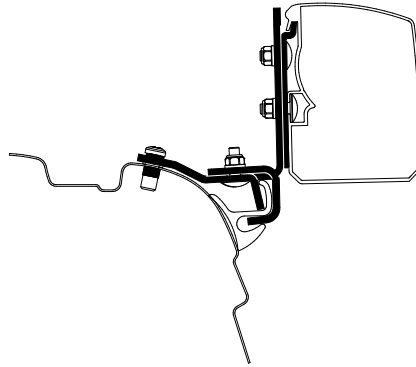

Thule Awning Adapters for T 3200

Thule Adapters for T 3200

Thule Adapter T 3200 VW T5/T6 Compact Van Brandrup Rail 301916

Short wheelbase > 2.70 m

Thule 3200

Thule Adapter T 3200 PSA Compact Van Fixed (LHD) 301918

Medium model only > T 3200 2.70 m

Compatible with Citroën Spacetourer/Jumpy > 2016,
Peugeot Traveller/Expert > 2016, Opel Zafira/Vivaro > 2020,
Toyota ProAce > 2016, Pössl Vanster/Campster, Fiat Scudo >2020

Thule 3200