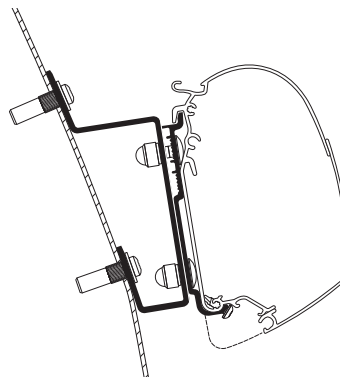

Thule Adapter Wall Ford Transit H3 > 2014 (LHD) 302916

Thule Omnistor 5200