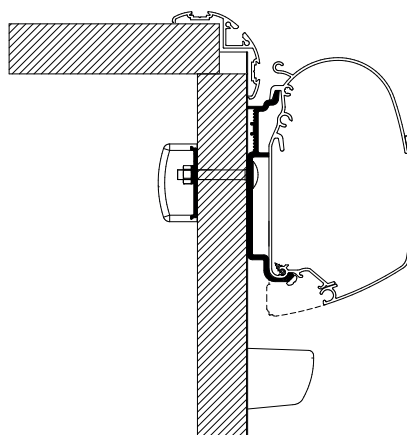

Thule Adapter Wall Knaus 2017 301681

Set: 2x 17.5 cm + 2x 4 cm

Thule Omnistor 5200

Thule Awning Adapters for Wall Mounting

Thule Adapters for Wall Mounting - Manufacturer

Thule Adapter Wall Knaus Deseo 2019
301900 3.50 m