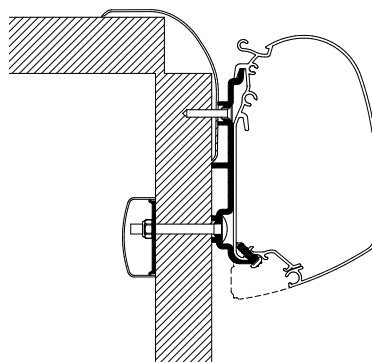

Thule Adapter Wall Frankia

301927 3.50m

301928 4.00m

301929 4.50m

301930 5.00m

301931 5.50m

301932 6.00m

Thule Omnistor: 5200 / 8000