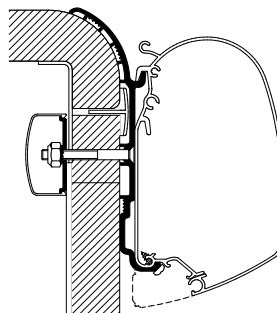

Thule Adapter Wall Bürstner

- 308025 Set: 2x 35 cm + 1x 8 cm
- 308027 3.00 m
- 308028 3.50 m
- 308029 4.00 m
- 308030 4.50 m
- 308031 5.00 m
- 308032 5.50 m

Thule Omnistor: 5200 / 8000 / 4200