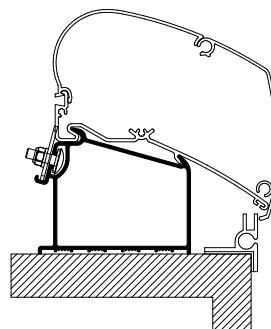

Thule Omnistor: 9200 / 6300

Thule Awning Adapters for Roof Mounting

Thule Adapters for Roof Mounting - Manufacturer Caravan

Thule Adapter Roof Adria Caravan ≥ 2015 309982

Set: 2x 50 cm + 2x 27 cm

Thule Omnistor: 9200 / 6300