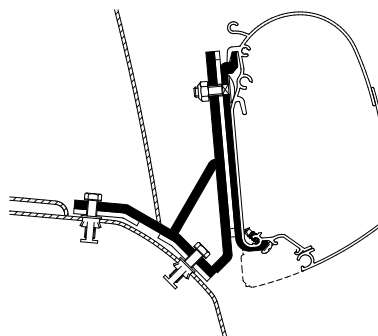

Thule Adapter Wall Ducato H2 Lift Roof LED

- 301950 3.15m
- 301951 3.75m
- 301940 4.00m

Thule Omnistor 5200