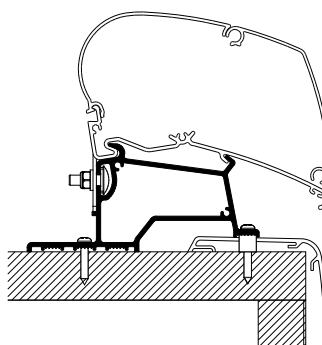

Thule Adapter Roof Rapido Serie Compact Integral

302932 5.00 m

Thule Omnistor: 6300