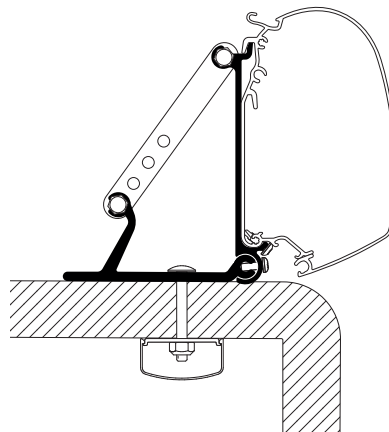

Set: 2x 8 cm + 1x 4 cm

Thule Omnistor: 5200 / 4200

Thule Adapter Wall Universal Roof 302927

Set: 3x 8 cm

Thule Omnistor: 5200 / 4200

Thule Awning Adapters for Wall Mounting

Thule Adapters for Wall Mounting - Manufacturer