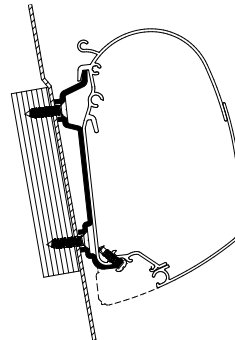

Set: 2x 50 cm + 1x 10 cm

Thule Omnistor: 5200 / 4200

Thule Adapter Wall Ford Transit High Roof 307999

Set: 2x 40 cm

Thule Omnistor: 5200 / 8000 / 4200

Thule Adapter Wall Ford Transit H3 > 2014 (LHD) 302916