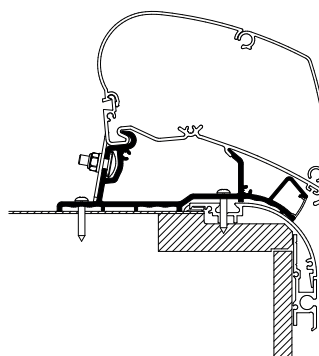

Thule Adapter Roof Top Caravan LED

301945 4.25 m
301946 4.50 m
301947 5.00 m
301948 5.50 m
301949 6.00 m

Thule Omnistor: 9200 / 6300