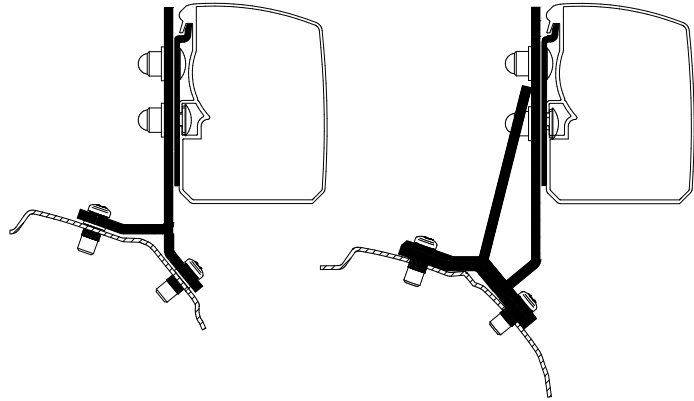

Thule Awning Adapters for UK

Thule Adapters for Thule 3200

Thule Adapter T 3200 Ford Transit/Tourneo Custom Compact van Fixed (RHD) 301921

Short wheelbase > T 3200 2.70 m
Long wheelbase > T 3200 3.00 m

Thule 3200

Thule Adapter T 3200 Trafic / Vivaro* / Talento / NV300 Compact Van Fixed 301922

Short wheelbase > T 3200 2.30 m
Long wheelbase > T 3200 2.50 m

* Renault Trafic > 2001, Opel Vivaro 2015-2019, Fiat Talento > 2015-2020,
Nissan NV300 > 2001

Thule 3200