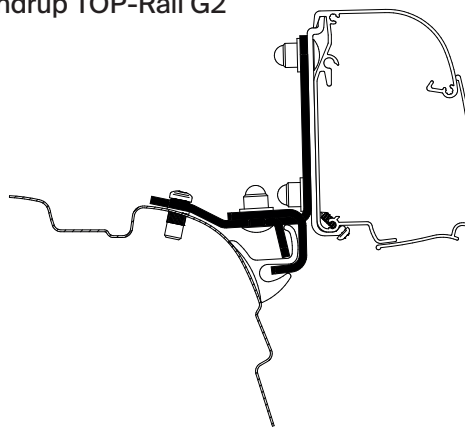

Thule Awning Adapters for UK

Thule Adapters for Wall Mounting - Compact Van

Thule Adapter T 4200 VW T5/T6 Compact Van Brandrup TOP-Rail G2 301952

Set 2 pcs

Short wheelbase > T 4200 2.60 m
Long wheelbase > T 4200 3.00 m

Thule 4200

Thule Adapter T 4200 PSA Compact Van Fixed (RHD) 301991

Until end of stock
Medium model only > T 4200 2.60 m

Compatible with
Citroën Spacetourer/Jumpy > 2016,
Peugeot Traveller/Expert > 2016,
Opel Zafira/Vivaro > 2020, Toyota ProAce > 2016,
Pössl Vanster/Campster and Fiat Scudo > 2020

Thule 4200