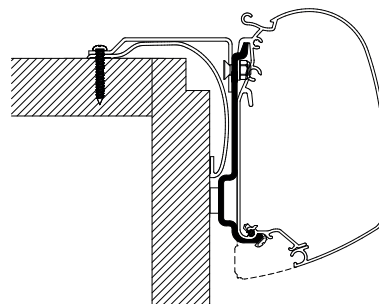

Thule Omnistor 5200

Thule Adapter Wall Knaus Tourer CUV
302934 3.00 m

Thule Omnistor 5200

Thule Adapter Wall Laika X
308297

Set: 3x 17.5 cm

Thule Omnistor: 5200 / 4200

Thule Awning Adapters for Wall Mounting