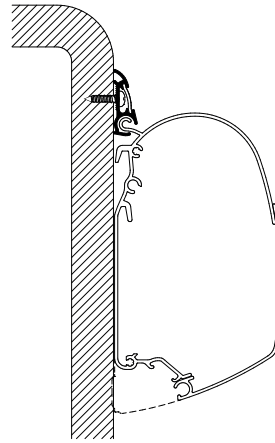

Thule 3200

Thule Awning Adapters for Wall Mounting

Thule Adapters for Wall Mounting - Universal

Thule Adapter TO 1200 Caravan Rail Luxe 307922

6.00 m: 10 pcs

Thule Omnistor: 5200 / 8000 / 1200

Thule Adapter TO 1200 Caravan Rail