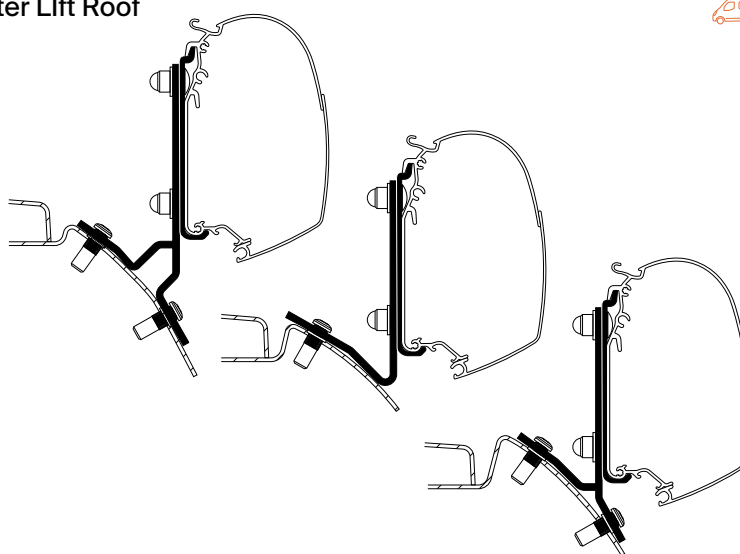

Set: 2x 50 cm

Thule Omnistor: 5200 / 8000 / 4200

Thule Adapter Wall Mercedes Sprinter Lift Roof 302969

Thule Omnistor: 5200 / 8000 / 4200

Thule Awning Adapters for Wall Mounting

Thule Adapters for Wall Mounting - Van