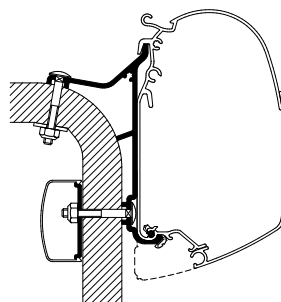

Thule Adapter Wall Hymer B2

- 307932 3.00 m
- 307943 3.50 m
- 307956 4.00 m
- 307964 4.50 m
- 307970 5.00 m
- 307975 5.50 m
- 307978 6.00 m
- + Eriba Motorhome 2009

Thule Omnistor: 5200 / 8000 / 4200