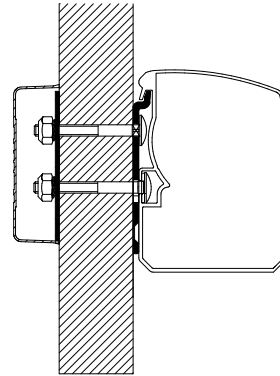

Thule Awning Adapters for UK

Thule Adapters for Thule 3200

Thule Adapter T 3200 Flat Wall
301924

Thule 3200