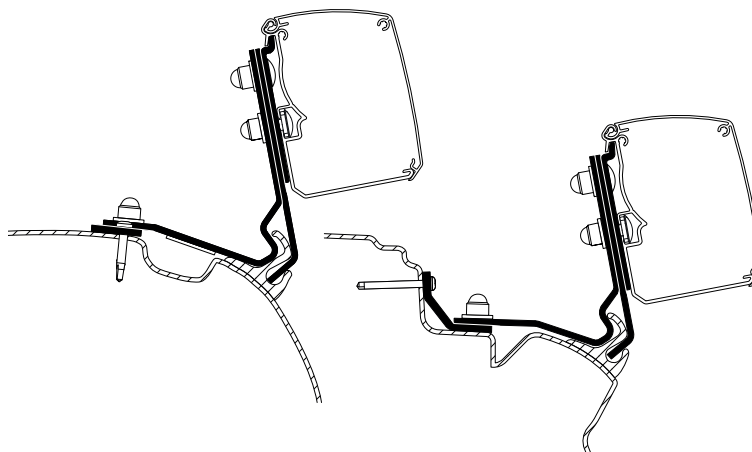

Thule 3200

Thule Awning Adapters for T 3200

Thule Adapters for T 3200

Thule Adapter T 3200 Citroën Holidays Pack Max
302959

Thule 3200

Thule Awning Adapters for Thule Sidehill

Thule Adapters for Thule Sidehill