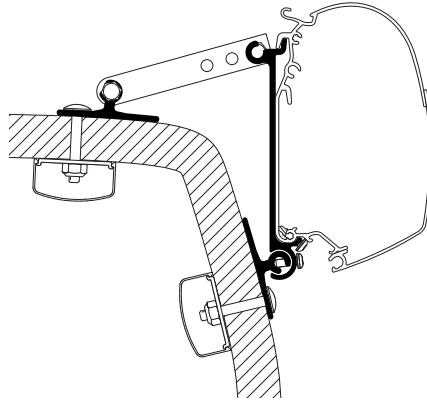

Thule Awning Adapters for Wall Mounting

Thule Adapters for Wall Mounting - Universal

Thule Adapter Wall Universal Wall 302926

Set: 2x 8 cm + 1x 4 cm

Thule Omnistor: 5200 / 4200