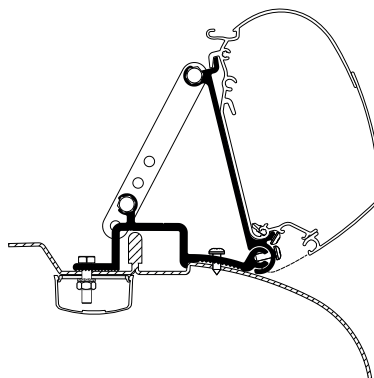

5.00 m

Thule Awning Adapters for Wall Mounting

Thule Adapters for Wall Mounting - Van

Thule Adapter Wall Ducato | Jumper | Boxer ≤ 2006
302928

Set: 3x 8 cm

Thule Omnistor: 5200 / 4200

Thule Adapter Wall Ducato | Iveco H2 Lift Roof
308960