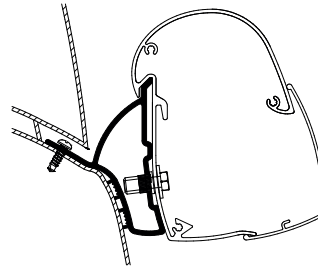

Thule Adapter TO 5102 Hymer Car 302 / Ducato H1
308659

Set: 2x 12 cm

Thule Omnistor 5102

Thule Adapter TO 5102 VW T5/T6 Compact Van Fixed Roof Rail (LHD)
301982

Thule Omnistor 5102