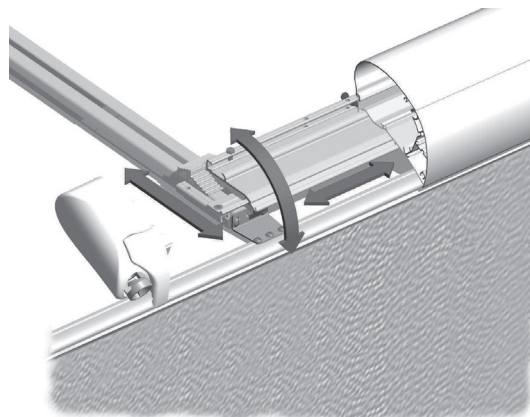

Thule Adapter Roof Mounting Rails

308054 Set: 2x mounting rails + Adapter
308055 Set: 3x mounting rails + Adapter

Awnings ≤ 3.50 m: 1x 308054
Awnings 3.75 m - 4.50 m: 1x 308055
Awnings ≥ 5.00 m: 2x 308054

Thule Omnistor: 9200 / 6300