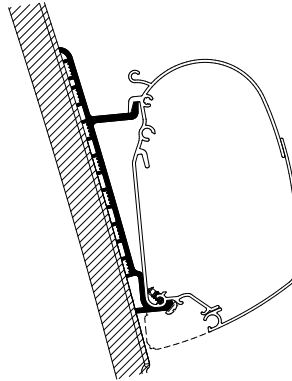

Thule Awning Adapters for Wall Mounting

Thule Adapters for Wall Mounting - Van

Thule Adapter Wall Ducato H3 + EPDM 309999

Set: 2x 50 cm + 1x 10 cm

Thule Omnistor: 5200 / 4200