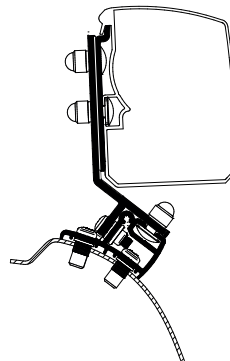

Thule Adapter T 3200 Ford Transit /Tourneo Custom Compact Van Fixed (LHD) 301920

2.70 m or 3.00 m
Short wheelbase > T 3200 2.70 m (Five)
Long wheelbase > T 3200 3.00 m (One / Six)

Thule 3200