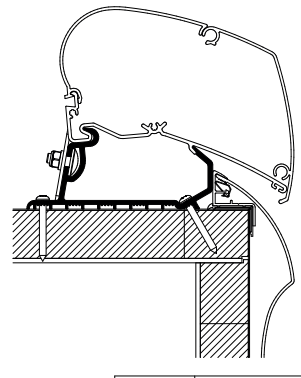

Thule Adapter Roof Hobby Optima Deluxe / Premium LED 301902

Set: 2x 27 cm + 2x 50 cm

Thule Omnistor: 9200 / 6300