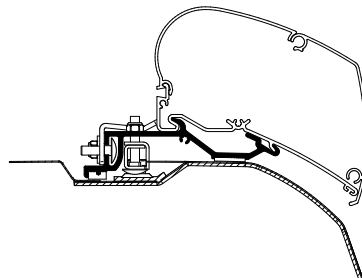

Thule Awning Adapters for Roof Mounting

Thule Adapters for Roof Mounting - Van

Thule Adapter Roof Ducato | Jumper | Boxer 1994-2006 308058

Adapter + EPDM

Thule Omnistor 6300

Thule Adapter Roof Ducato | Jumper | Boxer > 2007

301649 Set: 2x 27 cm + 1x 10 cm (L2H2 3.25 m)

301650 Set: 2x 27 cm + 2x 10 cm (L3H2 3.75 m | L4H2 4.00 m)

Adapter + EPDM + adapter covers

Thule Omnistor 6300

Thule Adapter Roof Mercedes Sprinter > 2007 | VW Crafter 2007-2016 308073

Thule Omnistor 6300