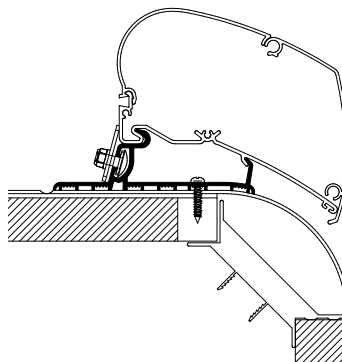

Thule Awning Adapters for Roof Mounting

Thule Adapters for Roof Mounting - Manufacturer Motorhome

Thule Adapter Roof Auto-Sleepers ≥ 2013

- 306794 3.00 m
- 306795 3.50 m
- 306796 4.00 m
- 306797 5.00 m

Thule Omnistor: 9200 / 6300

Thule Adapter Roof Carthago Chic < 2014

- 309892 3.50 m
- 309888 4.00 m
- 309889 4.50 m
- 309890 5.00 m
- 309891 5.50 m

Thule Omnistor: 9200 / 6300