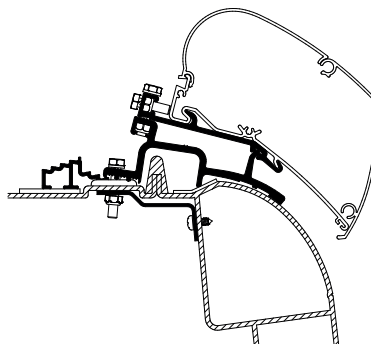

Thule Omnistor 6300

Thule Adapter Roof Renault Master | Opel Movano 1998-2010
 308059

Thule Omnistor 6300

Thule Awning Adapters for Roof Mounting

Thule Adapters for Roof Mounting - Van

Thule Adapter Roof Renault Master | Opel Movano < 2022
302923