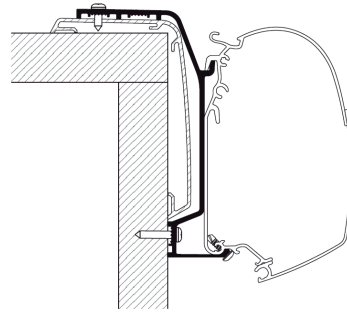

Thule Awning Adapters for Wall Mounting

Thule Adapters for Wall Mounting - Manufacturer

Thule Adapter Wall Rapido S8/S80DF 2025
302967

5.00 m