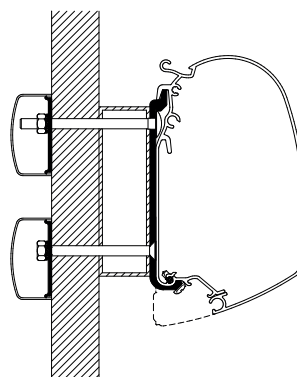

Thule Adapter Wall Eden | Allegro | Trigano > 2010

308764 Set: 3x 50 cm

Thule Omnistor: 5200 / 8000 / 4200