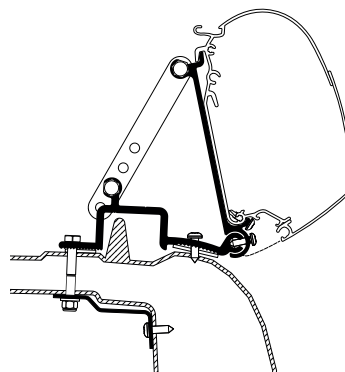

Thule Omnistor 5200

Thule Awning Adapters for Wall Mounting

Thule Adapters for Wall Mounting - Van

Thule Adapter Wall Renault Master 1998-2010 302929

Set: 3x 8 cm

Thule Omnistor: 5200 / 8000 / 4200

Thule Adapter Wall Renault Master High Roof H3 308072