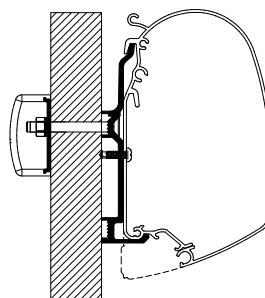

Thule Adapter Wall Bürstner 2017 301680

Set: 2x 40 cm + 2x 8 cm

Thule Omnistor 5200