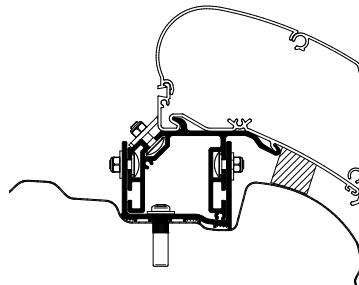

Thule Adapter Roof Renault Master | Opel Movano 1998-2010
308059

Thule Omnistor 6300