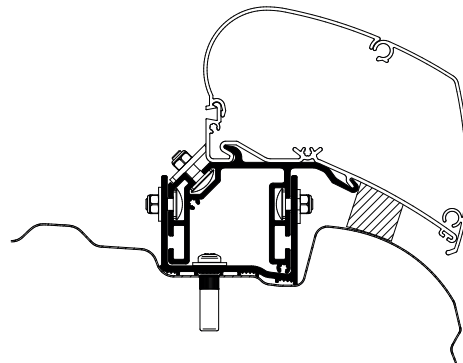

Thule Adapters for Roof Mounting - Van

Thule Adapter Roof VW Crafter 2017 / MAN TGE 2017 (RHD)
301771

Set: 3x 40cm

Note:

- compatible with L3H3 / L4H3 / L5H3
- not possible to mount on the pre-installed rails of VW

Thule Omnistor 6300