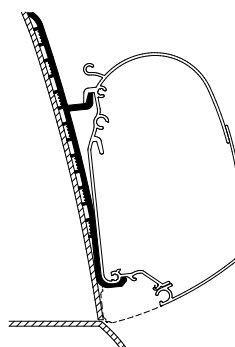

Thule Awning Adapters for Wall Mounting

Thule Adapters for Wall Mounting - Van

Thule Adapter Wall Renault Master 1998-2010 302929

Set: 3x 8 cm

Thule Omnistor: 5200 / 8000 / 4200

Thule Adapter Wall Renault Master High Roof H3 308072

Set: 2x 50 cm

Thule Omnistor: 5200 / 8000 / 4200

Thule Adapter Wall Mercedes Sprinter Lift Roof 302969

Thule Omnistor: 5200 / 8000 / 4200