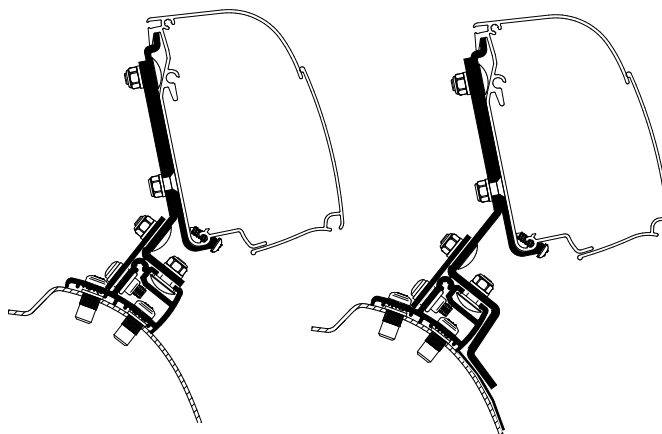

Thule Awning Adapters for UK

Thule Adapters for Wall Mounting - Compact Van

Thule Adapter T 4200 VW T5/T6 Compact Van Brandrup TOP-Rail G2 301952

Set 2 pcs

Short wheelbase > T 4200 2.60 m
Long wheelbase > T 4200 3.00 m

Thule 4200

Thule Adapter T 4200 PSA Compact Van Fixed (RHD) 301991

Until end of stock
Medium model only > T 4200 2.60 m

Compatible with
Citroën Spacetourer/Jumpy > 2016,
Peugeot Traveller/Expert > 2016,
Opel Zafira/Vivaro > 2020, Toyota ProAce > 2016,
Pössl Vanster/Campster and Fiat Scudo > 2020

Thule 4200

Thule Adapter T 4200 PSA Compact Van Fixed (RHD) 302925

From 2026

Thule 4200