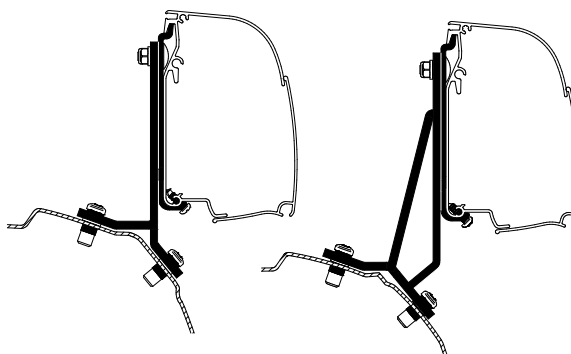

Thule Awning Adapters for Wall Mounting

Thule Adapters for Wall Mounting - Compact Van

Thule Adapter T 4200 Ford Transit / Tourneo Custom Compact Van Fixed (LHD) 301992

Short wheelbase > T 4200 2.60 m
Long wheelbase > T 4200 3.00 m

Thule 4200

Thule Adapter Traffic / Vivaro* / Talento / NV300 Compact van Fixed 307996

Set: 2x 50 cm

Short wheelbase > TO 5200 2.30 m
Long wheelbase > T 4200 / TO 5200 2.60 m

*

Renault Traffic > 2001
Opel Vivaro 2015-2019
Fiat Talento > 2015
Nissan NV300 > 2001

Thule Omnistor: 5200 / 4200