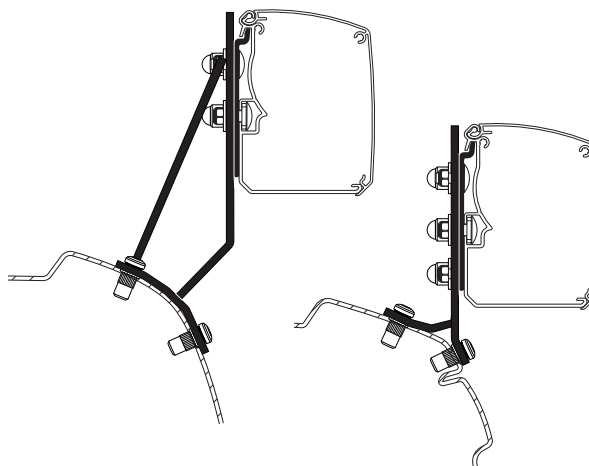

Thule 3200

Thule Awning Adapters for T 3200

Thule Adapters for T 3200

Thule Adapter T 3200 Citroën Holidays Pack Max
302959

Thule 3200

Thule Awning Adapters for Thule Sidehill

Thule Adapters for Thule Sidehill