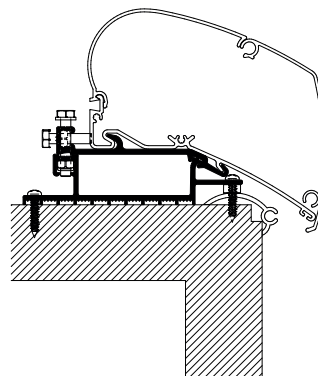

Thule Omnistor: 9200 / 6300

Thule Adapter Roof Top

308299

Set: 2x 27 cm + 2x 50 cm

Thule Omnistor: 9200 / 6300

Thule Awning Adapters for Roof Mounting

Thule Adapters for Roof Mounting - Manufacturer Motorhome