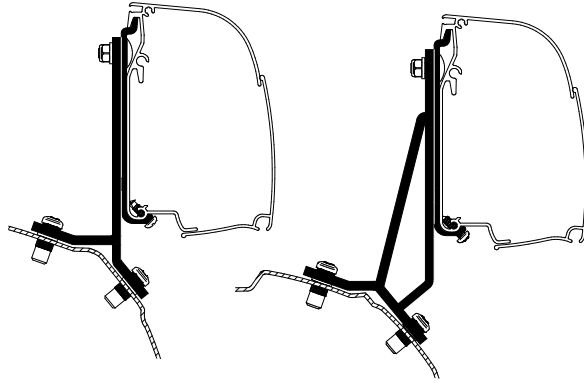

Thule Awning Adapters for UK

Thule Adapters for Wall Mounting - Compact Van

Thule Adapter T 4200 Ford Transit / Tourneo Custom Compact van Fixed (RHD) 301970 RHD (UK)

Short wheelbase > T 4200 2.60 m
Long wheelbase > T 4200 3.00 m

Thule 4200

Thule Adapter Traffic / Vivaro* / Talento / NV300 Compact van Fixed 307996

Set: 2x 50cm

Short wheelbase > TO 5200 2.30 m
Long wheelbase > TO 5200 / T 4200 2.60 m

* Renault Traffic > 2001, Opel Vivaro 2015-2019, Fiat Talento > 2015-2020,
Nissan NV300 > 2001

Thule Omnistor 5200
Thule 4200