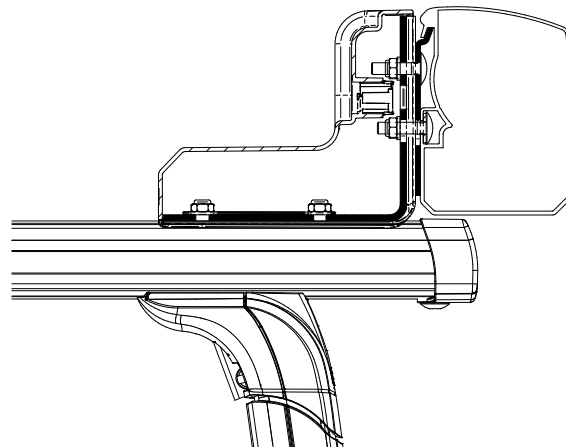

Thule Adapter T 3200 Roof Rack
301925

Thule 3200

Thule Adapter T 3200 VW T5/T6 Compact Van Fixed (RHD)
301913

Short wheelbase > T 3200 2.70 m
Long wheelbase > T 3200 3.00 m

Thule 3200