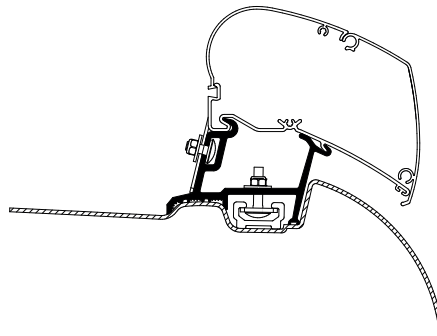

Thule Omnistor 6300

Thule Awning Adapters for Roof Mounting

Thule Adapters for Roof Mounting - Van

Thule Adapter Roof Mercedes Sprinter > 2007 | VW Crafter 2007-2016 (OE Track)
 301668

Thule Omnistor 6300