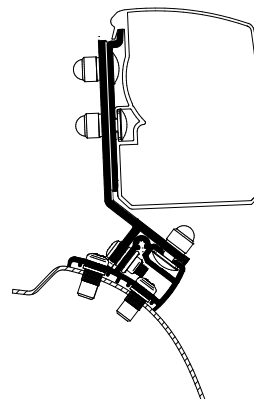

Thule Awning Adapters for UK

Thule Adapters for Thule 3200

Thule Adapter T 3200 VW T5/T6 Compact Van Multi Rail

301915 Short wheelbase > T 3200 2.70 m

301934 Long wheelbase > T 3200 3.00 m

Thule 3200

Thule Adapter T 3200 VW T5/T6 Compact Van Brandrup Rail

301916 Short wheelbase > 2.70 m

Thule 3200

Thule Adapter T 3200 PSA Compact Van Fixed (RHD)

301919

Medium model only > T 3200 2.70 m

Compatible with Citroën Spacetourer/Jumpy > 2016,
Peugeot Traveller/Expert > 2016, Opel Zafira/Vivaro > 2020,
Toyota ProAce > 2016 and
Pössl Vanster/Campster, Fiat Scudo >2020

Thule 3200