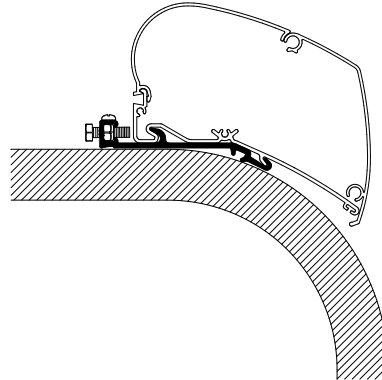

Thule Awning Adapters for Roof Mounting

Thule Adapters for Roof Mounting - Universal

Thule Adapter Roof Flat

308097 3.00 m
308098 3.50 m
308099 4.00 m
308100 5.50 m
306799 6.00 m

Thule Omnistor: 9200 / 6300