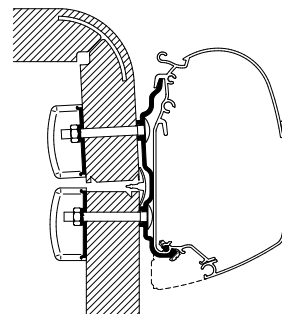

Thule Omnistor: 5200 / 8000 / 4200

Thule Awning Adapters for Wall Mounting

Thule Adapters for Wall Mounting - Manufacturer

Thule Adapter Wall Hymercamp ≤ 2011

- 307933 3.00 m
- 307944 3.50 m
- 307957 4.00 m
- 307965 4.50 m
- 307971 5.00 m
- 307976 5.50 m
- 308686 6.00 m
- + Rapido