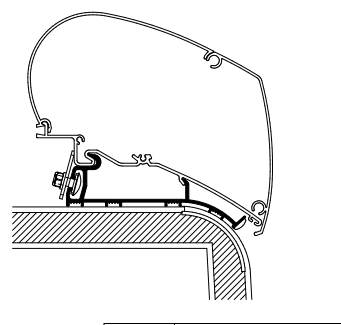

Thule Awning Adapters for Roof Mounting

Thule Adapters for Roof Mounting - Manufacturer Motorhome

Thule Adapter Roof Hymer 2013

306951 3.50 m
306952 4.00 m
306953 4.50 m
306954 5.00 m
306955 5.50 m
306956 6.00 m

Thule Omnistor: 9200 / 6300