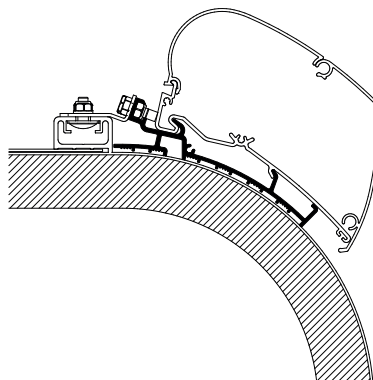

Thule Awning Adapters for Roof Mounting

Thule Adapters for Roof Mounting - Manufacturer Motorhome

Thule Adapter Roof Rapido Distinction

309944 4.50 m

301764 5.00 m

301765 6.00 m

Thule Omnistor: 9200 / 6300

Thule Adapter Roof Rapido Serie Compact

301965 3.50 m

301966 4.00 m

301967 4.50 m

Thule Omnistor: 6300