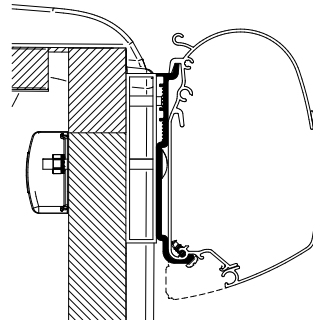

Thule Awning Adapters for Wall Mounting

Thule Adapters for Wall Mounting - Manufacturer

Thule Adapter Wall Carado | Sunlight 309983

Set: 1x 17.5 cm + 1x 4 cm + 1x 40cm

Thule Omnistor: 5200 / 8000 / 4200