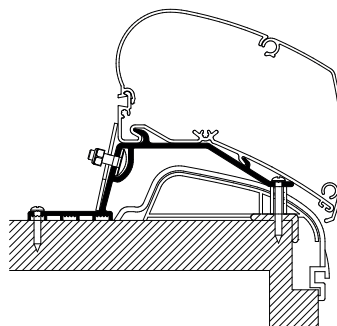

Thule Awning Adapters for Roof Mounting

Thule Adapters for Roof Mounting - Manufacturer Caravan

Thule Adapter Roof Hobby Premium/ Ontour 309819

Set: 2x 27 cm + 2x 50 cm

Thule Omnistor: 9200 / 6300