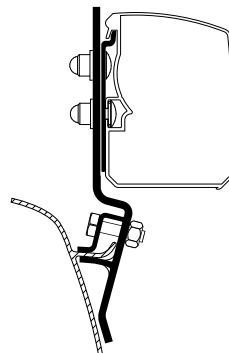

Thule Awning Adapters for T 3200

Thule Adapters for T 3200

Thule Adapter T 3200 VW T2/T3 302930

Set: 2x 8cm + 1x4cm

Thule 3200