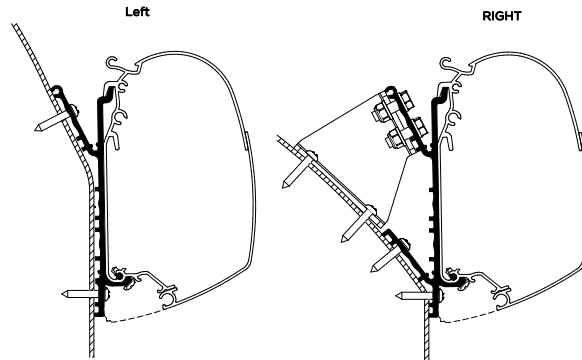

Thule Awning Adapters for Wall Mounting

Thule Adapters for Wall Mounting - Manufacturer

Thule Adapter Wall Knaus Deseo 2019
301900 3.50 m

Thule Omnistor 5200

Thule Adapter Wall Knaus Tourer CUV
302934 3.00 m

Thule Omnistor 5200