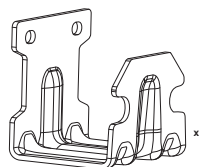

Thule Adapter Garage T Sidehill
302975

Thule Sidehill

Thule Awning Adapters for Roof Mounting

Thule Adapters for Roof Mounting - Universal

Thule Adapter Roof Flat

308097 3.00 m
 308098 3.50 m
 308099 4.00 m
 308100 5.50 m
 306799 6.00 m