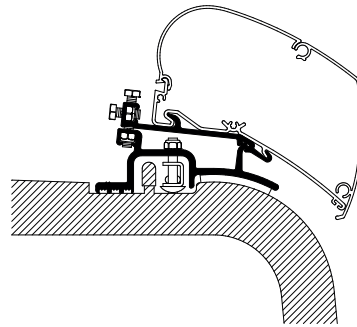

Thule Awning Adapters for Roof Mounting

Thule Adapters for Roof Mounting - Van

Thule Adapter Roof Ducato | Jumper | Boxer 1994-2006 308058

Adapter + EPDM

Thule Omnistor 6300

Thule Adapter Roof Ducato | Jumper | Boxer > 2007