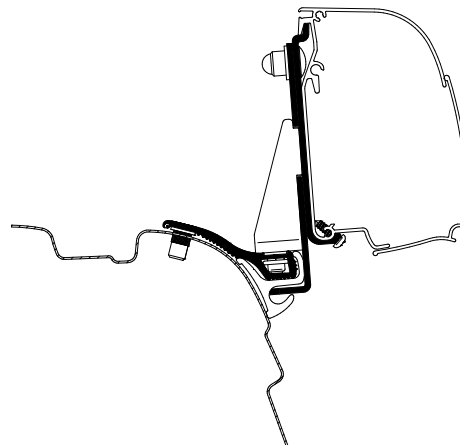

Thule Awning Adapters for UK

Thule Adapters for Wall Mounting - Compact Van

Thule Adapter TO 5102 VW T5/T6 Compact Van Fixed Roof Rail (RHD)
301983

Short wheelbase only

Thule Omnistor 5102

Thule Adapter T 4200 VW T5/T6 Compact Van Fixed (RHD)
301985

Short wheelbase > T 4200 2.60 m
Long wheelbase > T 4200 3.00 m

Thule 4200

Thule Adapter T 4200 VW T5/T6 Compact Van Reimo Multi Rail (RHD)
301968 RHD (UK) - short wheelbase > 2.60 m
301969 RHD (UK) - long wheelbase > 3.00 m

Thule 4200