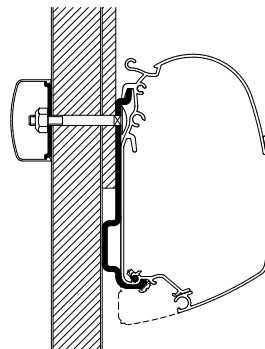

Thule Awning Adapters for Wall Mounting

Thule Adapters for Wall Mounting - Manufacturer

Thule Adapter Wall Eden | Allegro < 2010

307919 Set: 1x 70 cm + 1x 30 cm + 1x 8 cm

308022 3.50 m

308023 4.00 m

Thule Omnistor: 5200 / 8000 / 4200