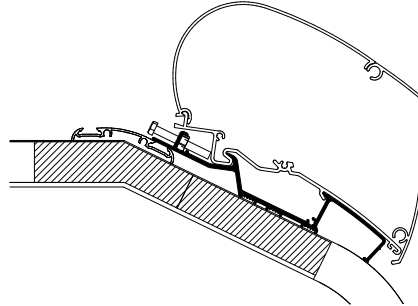

Thule Awning Adapters for Roof Mounting

Thule Adapters for Roof Mounting - Manufacturer Motorhome

Thule Adapter Roof LMC Liberty TI/TEC

307042	3.00 m
307043	3.50 m
307044	3.75 m
307045	4.00 m
307046	4.50 m
307049	5.00 m
307047	5.50 m
307048	6.00 m

+ Bürstner Aviano 2016

Thule Omnistor: 9200 / 6300