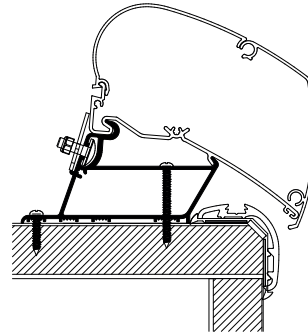

Thule Awning Adapters for Roof Mounting

Thule Adapters for Roof Mounting - Manufacturer Motorhome

Thule Adapter Roof Carthago Malibu / Fendt > 2022

308078 3.50 m
308079 4.00 m
301417 4.50 m *
301418 5.00 m

* Also suitable for Fendt Diamant caravan models > 2020

Thule Omnistor: 9200 / 6300