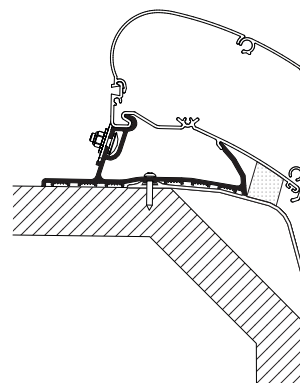

Thule Adapter Roof Laika Ecovip 301998

Set: 2x 50cm + 2x 27cm

Thule Omnistor: 9200 / 6300