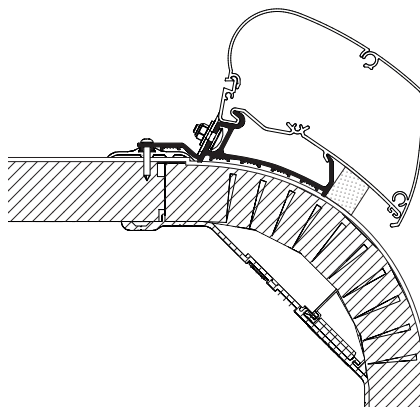

Thule Omnistor: 9200 / 6300

Thule Adapter Roof Laika Ecovip 301998

Set: 2x 50cm + 2x 27cm

Thule Omnistor: 9200 / 6300

Thule Adapter Roof Laika Kreos 301999

Set: 2x 50cm + 2x27 cm

Thule Omnistor: 9200 / 6300