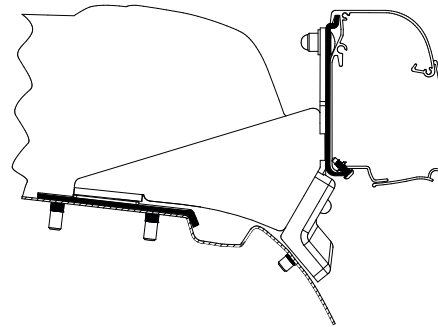

Thule Awning Adapters for Wall Mounting

Thule Adapters for Wall Mounting - Compact Van

Thule Adapter T 4200 Mercedes Benz Vito / V-Class Lift Roof - no rail
301978 2.60 m

Cannot be installed when a rain/tent rail is mounted to the vehicle

Thule 4200

Thule Adapter T 4200 Ford Transit / Tourneo Custom V710
302946 LHD
302947 RHD

Thule 4200