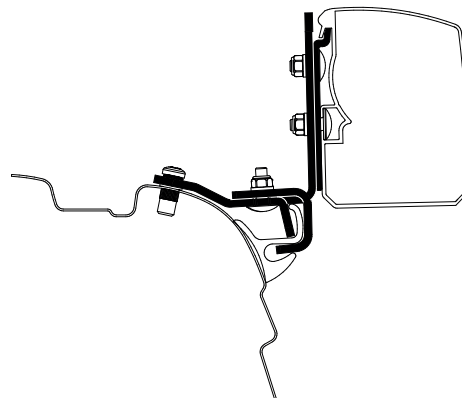

Thule Adapter T 3200 PSA Compact Van Fixed (RHD)

301919

Medium model only > T 3200 2.70 m

Compatible with Citroën Spacetourer/Jumpy > 2016,
Peugeot Traveller/Expert > 2016, Opel Zafira/Vivaro > 2020,
Toyota ProAce > 2016 and
Pössl Vanster/Campster, Fiat Scudo >2020

Thule 3200