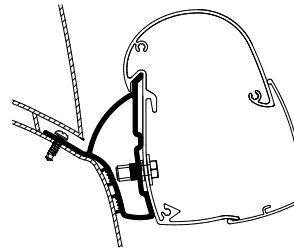

Thule Adapter TO 5102 Hymer Car 302 - Ducato H1 308659 Set: 2x 12 cm

Thule Omnistor 5102