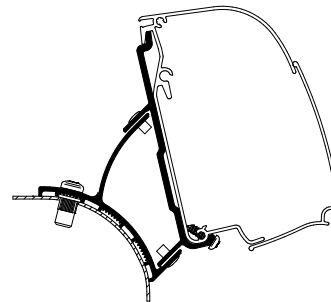

Thule Adapter T 4200 VW T5/T6 Compact Van Reimo Multi Rail (RHD)
301968 RHD (UK) - short wheelbase > 2.60 m
301969 RHD (UK) - long wheelbase > 3.00 m

Thule 4200