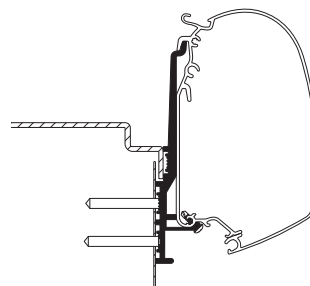

Thule Awning Adapters for Wall Mounting

Thule Adapters for Wall Mounting - Manufacturer

Thule Adapter Wall Knaus Deseo 2019
301900 3.50 m

Thule Omnistor 5200

Thule Adapter Wall Knaus Tourer CUV
302934 3.00 m

Thule Omnistor 5200

Thule Adapter Wall Laika X
308297

Set: 3x 17.5 cm

Thule Omnistor: 5200 / 4200