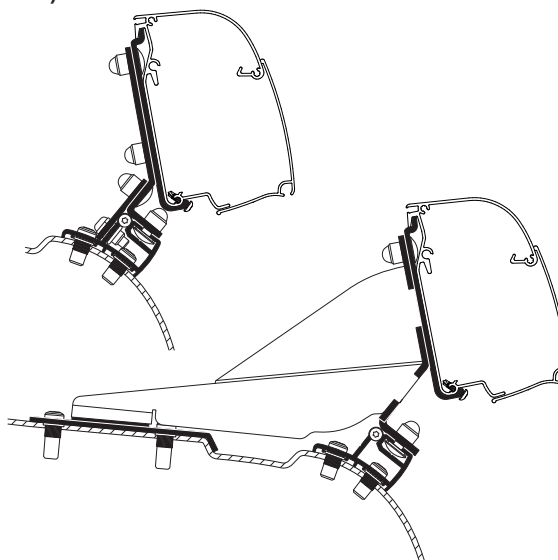

Thule Adapter T 4200 PSA Compact Van Fixed (RHD) 302925

From 2026

Thule 4200