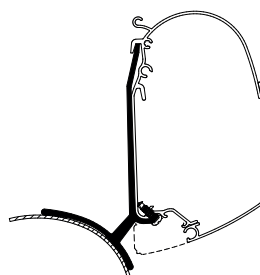

Thule Awning Adapters for Wall Mounting

Thule Adapters for Wall Mounting - Compact Van

Thule Adapter T 4200 Ford Transit / Tourneo Custom Compact Van Fixed (LHD) 301992

Short wheelbase > T 4200 2.60 m
Long wheelbase > T 4200 3.00 m

Thule 4200

Thule Adapter Traffic / Vivaro* / Talento / NV300 Compact van Fixed 307996

Set: 2x 50 cm

Short wheelbase > TO 5200 2.30 m
Long wheelbase > T 4200 / TO 5200 2.60 m

*

Renault Traffic > 2001
Opel Vivaro 2015-2019
Fiat Talento > 2015
Nissan NV300 > 2001

Thule Omnistor: 5200 / 4200

Adapter T 4200 Westfalia Kepler One/Five/six 301980 2.60 m or 3.00 m

Short wheelbase > 2.60 m (Five)
Long wheelbase > 3.00 m (One / Six)

Thule 4200