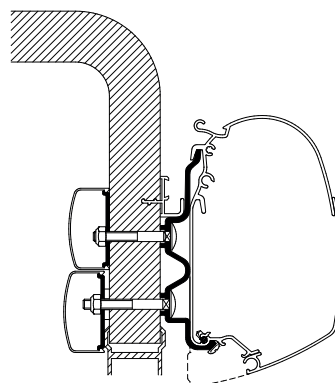

Thule Awning Adapters for Wall Mounting

Thule Adapters for Wall Mounting - Manufacturer

Thule Adapter Wall Hymercamp ≤ 2011

- 307933 3.00 m
- 307944 3.50 m
- 307957 4.00 m
- 307965 4.50 m
- 307971 5.00 m
- 307976 5.50 m
- 308686 6.00 m
- + Rapido

Thule Omnistor: 5200 / 8000 / 4200