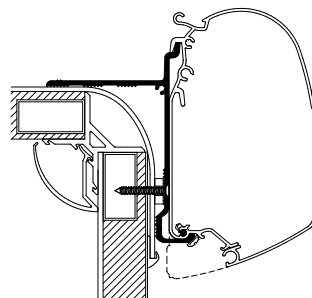

Thule Awning Adapters for Wall Mounting

Thule Adapters for Wall Mounting - Manufacturer

Thule Adapter Wall Pilote Explorateur

308006 Set: 2x 8 cm + 2x 40 cm

308014 4.00 m

Thule Omnistor: 5200 / 8000 / 4200