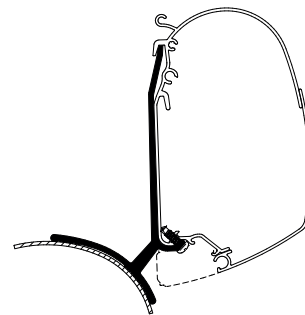

Thule Awning Adapters for UK

Thule Adapters for Wall Mounting - Compact Van

Thule Adapter T 4200 Ford Transit / Tourneo Custom Compact van Fixed (RHD) 301970 RHD (UK)

Short wheelbase > T 4200 2.60 m
Long wheelbase > T 4200 3.00 m

Thule 4200

Thule Adapter Traffic / Vivaro* / Talento / NV300 Compact van Fixed 307996

Set: 2x 50cm

Short wheelbase > TO 5200 2.30 m
Long wheelbase > TO 5200 / T 4200 2.60 m

* Renault Traffic > 2001, Opel Vivaro 2015-2019, Fiat Talento > 2015-2020,
Nissan NV300 > 2001

Thule Omnistor 5200
Thule 4200

Thule Adapter T 4200 Swift/Monza V710 RHD 302965

Thule 4200