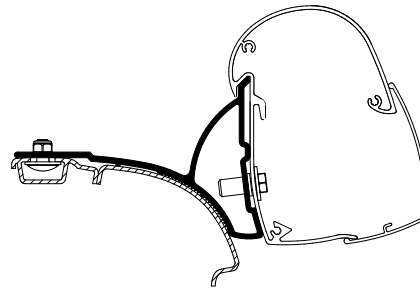

Thule Awning Adapters for UK

Thule Adapters for Wall Mounting - Compact Van

Thule Adapter TO 5102 VW T5/T6 Compact Van Fixed Roof Rail (RHD)
301983

Short wheelbase only

Thule Omnistor 5102

Thule Adapter T 4200 VW T5/T6 Compact Van Fixed (RHD)
301985

Short wheelbase > T 4200 2.60 m
Long wheelbase > T 4200 3.00 m

Thule 4200