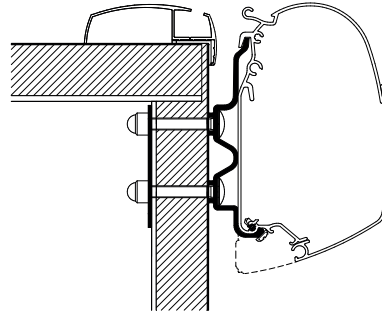

Thule Awning Adapters for Wall Mounting

Thule Adapters for Wall Mounting - Manufacturer

Thule Adapter Wall Hobby Optima Ontour 2019 301905

Set: 2x 8cm + 2x 40 cm

Thule Omnistor 5200 (3.50 m - 4.00 m)