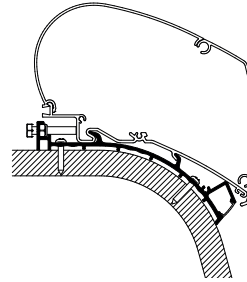

Thule Awning Adapters for Roof Mounting

Thule Adapters for Roof Mounting - Manufacturer Caravan

Thule Adapter Roof Eriba Touring 820
301682 5.00 m

Thule Omnistor: 9200 / 6300