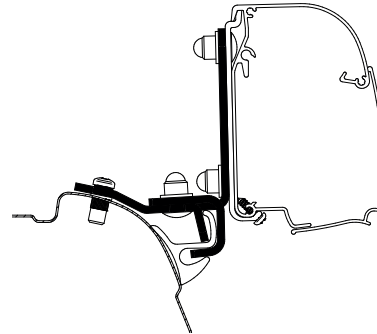

Thule Awning Adapters for Wall Mounting

Thule Adapters for Wall Mounting - Compact Van

Thule Adapter T 4200 VW T5/T6 Compact Van Brandrup TOP-Rail 301952

Set 2pcs

Short wheelbase > T 4200 2.60 m
Long wheelbase > T 4200 3.00 m

Thule 4200

Thule Adapter T 4200 PSA Compact Van Fixed (LHD) 301990

until end of June 2023

Medium model only > T 4200 2.60 m

Compatible with Citroën Spacetourer/Jumpy > 2016,
Peugeot Traveller/Expert > 2016, Opel Zafira/Vivaro > 2020,
Toyota ProAce > 2016, Pössl Vanster/Campster, Fiat Scudo >2020

Thule 4200