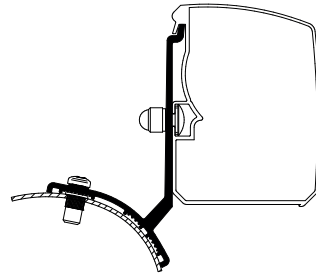

Thule 3200

Thule Awning Adapters for Wall Mounting

Thule Adapters for Wall Mounting - Universal

Thule Adapter TO 1200 Caravan Rail Luxe 307922

6.00 m: 10 pcs

Thule Omnistor: 5200 / 8000 / 1200

Thule Adapter TO 1200 Caravan Rail