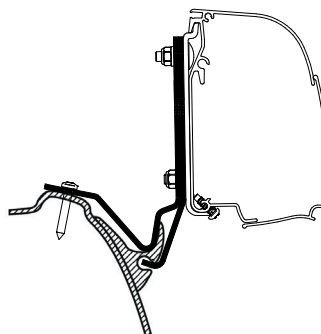

Adapter T 4200 Westfalia Kepler One/Five/six 301980 2.60 m or 3.00 m

Short wheelbase > 2.60 m (Five)
Long wheelbase > 3.00 m (One / Six)

Thule 4200