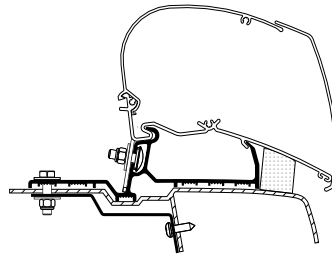

Thule Awning Adapters for Roof Mounting

Thule Adapters for Roof Mounting - Van

Thule Adapter Roof Renault Master | Opel Movano < 2022
302923

Set: 3x 17.5 cm

Thule Omnistor 6300

Thule Adapter Roof Renault Master | Opel Movano > 2024 | L3H2
302966

Thule Omnistor 6300