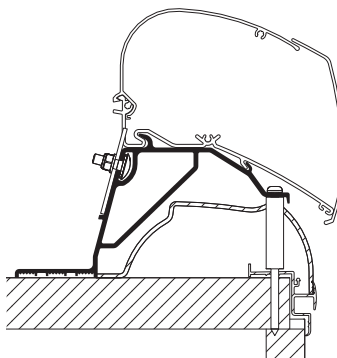

Set: 2x 27 cm + 2x 50 cm

Thule Omnistor: 9200 / 6300

Thule Awning Adapters for Roof Mounting

Thule Adapters for Roof Mounting - Manufacturer Caravan

Thule Adapter Roof Hobby Premium/ Ontour 309819

Set: 2x 27 cm + 2x 50 cm

Thule Omnistor: 9200 / 6300

Thule Adapter Roof Hobby Caravan 2024 302935

Set: 2x 60 cm + 2x 27 cm

Thule Omnistor: 6300

Thule Adapter Roof Hymer 2013 Nova

- 306951 3.50 m
- 306952 4.00 m
- 306953 4.50 m
- 306954 5.00 m
- 306955 5.50 m
- 306956 6.00 m