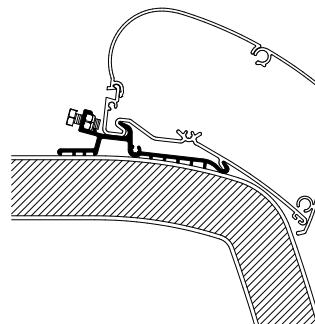

Thule Adapter Roof Hymer SX

308088 4.00 m
308089 4.50 m
308090 5.00 m
308091 5.50 m
306800 6.00 m

Thule Omnistor: 9200 / 6300