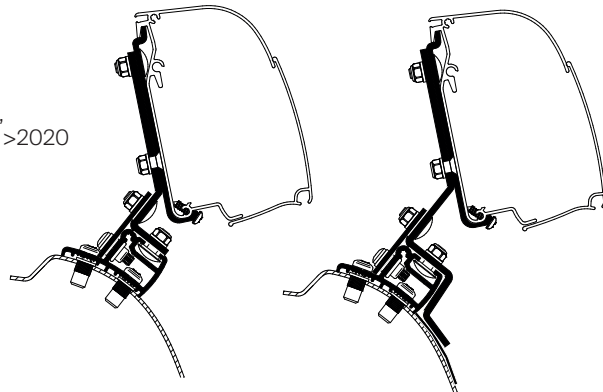

Thule Awning Adapters for Wall Mounting

Thule Adapters for Wall Mounting - Compact Van

Thule Adapter T 4200 VW T5/T6 Compact Van Brandrup TOP-Rail 301952

Set 2pcs

Short wheelbase > T 4200 2.60 m
Long wheelbase > T 4200 3.00 m

Thule 4200

Thule Adapter T 4200 PSA Compact Van Fixed (LHD) 301990

until end of June 2023

Medium model only > T 4200 2.60 m

Compatible with Citroën Spacetourer/Jumpy > 2016,
Peugeot Traveller/Expert > 2016, Opel Zafira/Vivaro > 2020,
Toyota ProAce > 2016, Pössl Vanster/Campster, Fiat Scudo >2020

Thule 4200

Thule Adapter T 4200 PSA Compact Van Fixed (LHD) - from 2026 302924