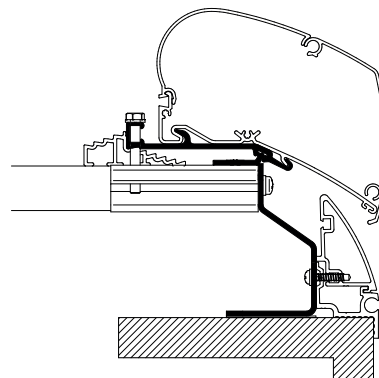

Thule Adapter Roof Fendt Brillant < 2021
309692

Set: 2x 11.5 cm + 1x 27 cm + 1x 50 cm (< 4.50 m)

Thule Omnistor: 9200 / 6300

Thule Adapter Roof Hobby Caravan 2009
308663

Set: 2x 27 cm + 2x 50 cm

Thule Omnistor: 9200 / 6300