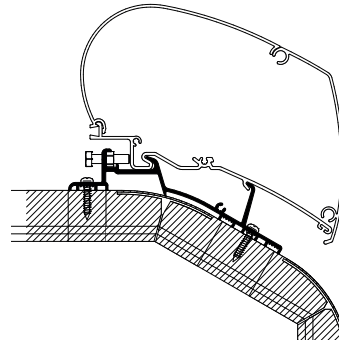

Thule Adapter Roof LMC Explorer / Cruiser MJ2018

301473	3.50 m
301474	4.00 m
301475	4.50 m
301480	5.00 m
301476	5.50 m

Thule Omnistor: 9200 / 6300