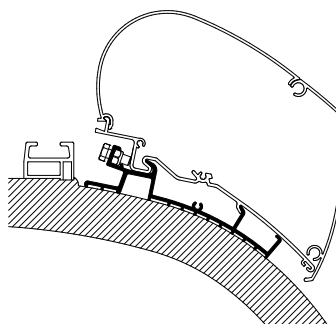

Thule Awning Adapters for Roof Mounting

Thule Adapters for Roof Mounting - Manufacturer Motorhome

Thule Adapter Roof Auto-Sleepers ≥ 2013

- 306794 3.00 m
- 306795 3.50 m
- 306796 4.00 m
- 306797 5.00 m

Thule Omnistor: 9200 / 6300

Thule Adapter Roof Carthago Chic < 2014

- 309892 3.50 m
- 309888 4.00 m
- 309889 4.50 m
- 309890 5.00 m
- 309891 5.50 m

Thule Omnistor: 9200 / 6300

Thule Adapter Roof Carthago C-Line > 2014

- 307250 3.50 m
- 307251 4.00 m
- 307252 4.50 m
- 307253 5.00 m
- 307254 5.50 m
- 301439 6.00 m

Thule Omnistor: 9200 / 6300