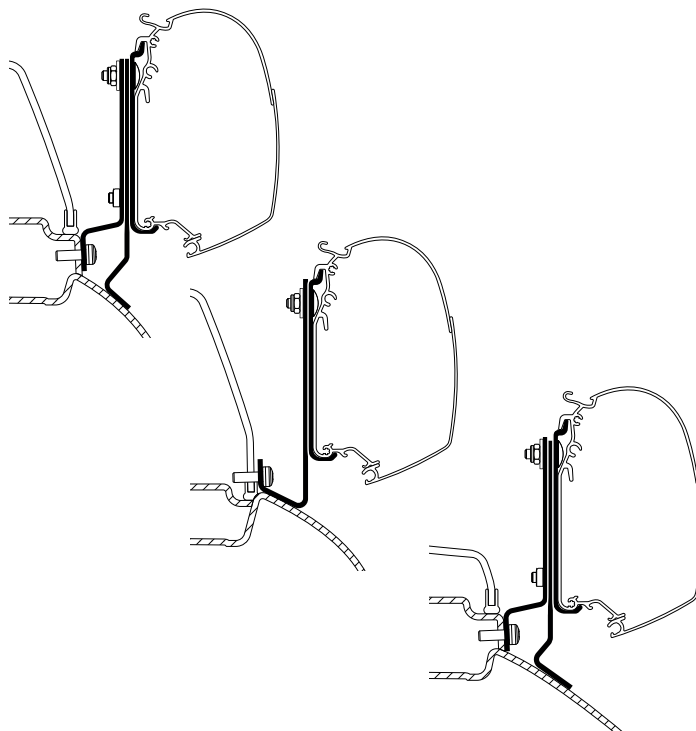

Thule Awning Adapters for Wall Mounting

Thule Adapters for Wall Mounting - Van

Thule Adapter Wall Mercedes Sprinter Elan Lift Roof
302972

Thule Omnistor: 5200 / 8000 / 4200