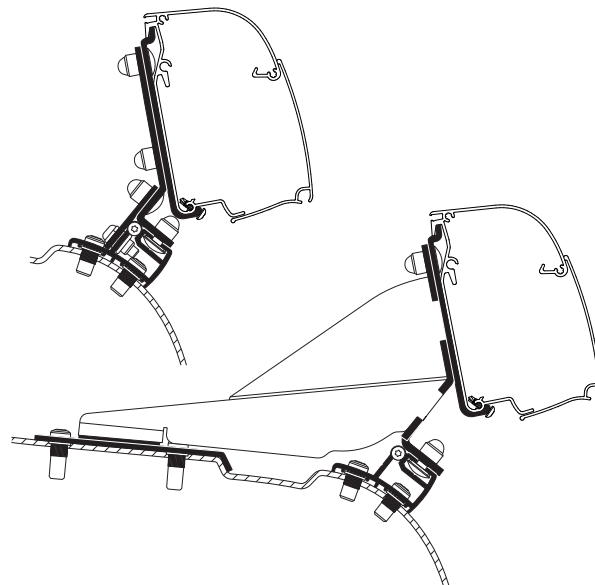

Thule Adapter T 4200 PSA Compact Van Fixed (LHD) - from 2026 302924