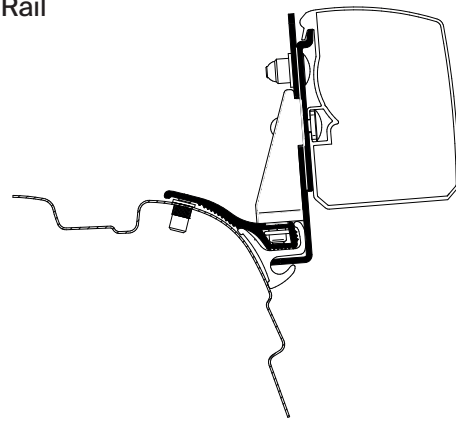

Thule Awning Adapters for UK

Thule Adapters for Thule 3200

Thule Adapter T 3200 VW T5/T6 Compact Van Multi Rail

301915 Short wheelbase > T 3200 2.70 m

301934 Long wheelbase > T 3200 3.00 m

Thule 3200

Thule Adapter T 3200 VW T5/T6 Compact Van Brandrup Rail

301916 Short wheelbase > 2.70 m

Thule 3200