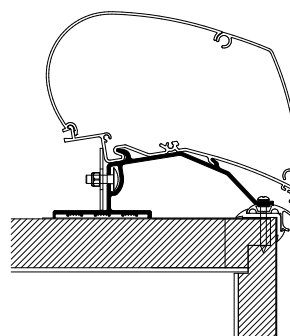

Thule Adapter Roof Caravan

306757 Set: 3x 1.00 m
309957 3.00 m
309962 3.25 m
309958 3.50 m
309963 3.75 m
306807 4.00 m
309964 4.25 m
306809 4.50 m
307132 5.00 m
307133 5.50 m
309959 6.00 m

Fits Thule Omnistor Awnings on different vehicle brands:
Fendt, Dethleffs, LMC*, Trigano: 9200 / 6300
*Extra fixation: LMC Caravan Kit 307064