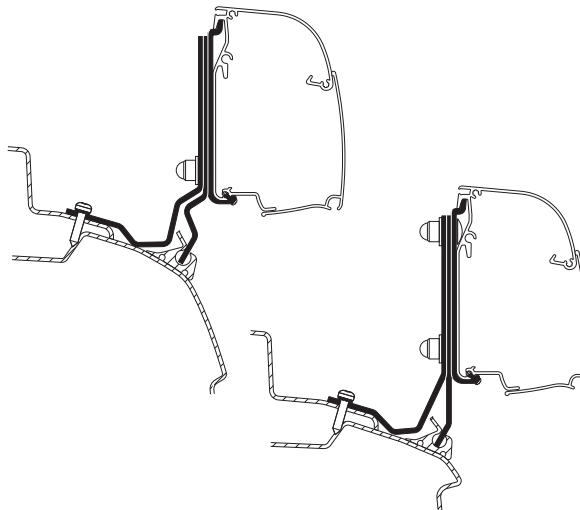

Thule Awning Adapters for Wall Mounting

Thule Adapters for Wall Mounting - Compact Van

Thule Adapter T 4200 Mercedes Benz Vito / V-Class Lift Roof - no rail
301978 2.60 m

Cannot be installed when a rain/tent rail is mounted to the vehicle

Thule 4200

Thule Adapter T 4200 Ford Transit / Tourneo Custom V710
302946 LHD
302947 RHD

Thule 4200

Thule Adapter T 4200 Swift/Monza V710 RHD
302965

Thule 4200